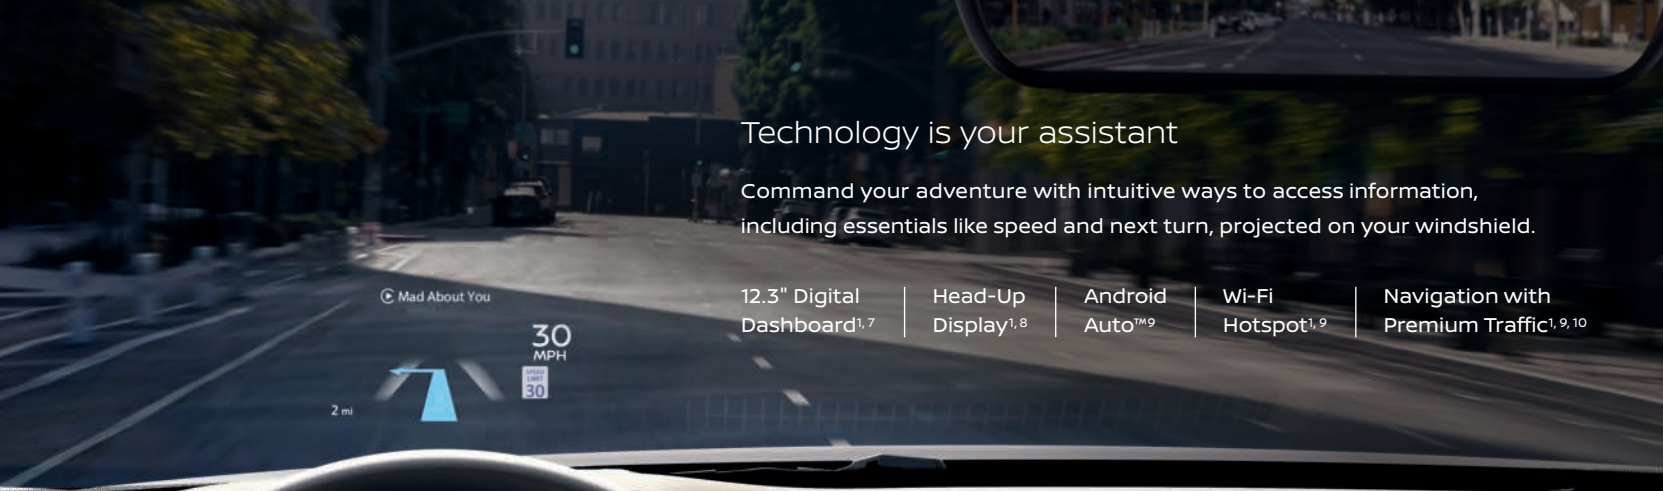

Nissan Pathfinder[®] Rock Creek[®] shown in Two-tone Boulder Gray Pearl / Super Black⁴ with accessory Black Rear Bumper Protector.

Adventure on your own terms

The Pathfinder® interior was crafted to feel like a sanctuary after a long day on the trail. With three rows and the EZ FLEX® Seating System, which lets the 2nd row tilt and slide even with a car seat attached,⁵ your only worry will be getting a word in.

Technology is your assistant

Command your adventure with intuitive ways to access information, including essentials like speed and next turn, projected on your windshield.

- 12.3" Digital Dashboard^{1,7}
- Head-Up Display^{1,8}
- Android Auto™⁹
- Wi-Fi Hotspot^{1,9}
- Navigation with Premium Traffic^{1,9,10}